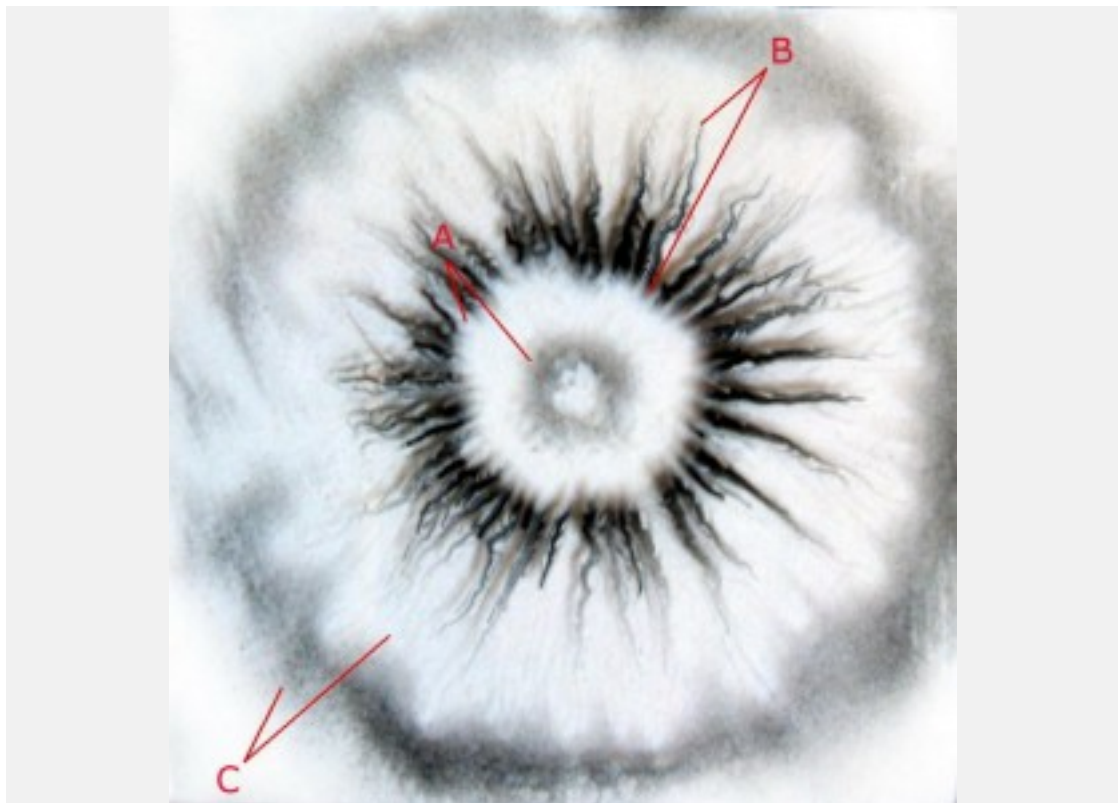

GDV Camera MICRO